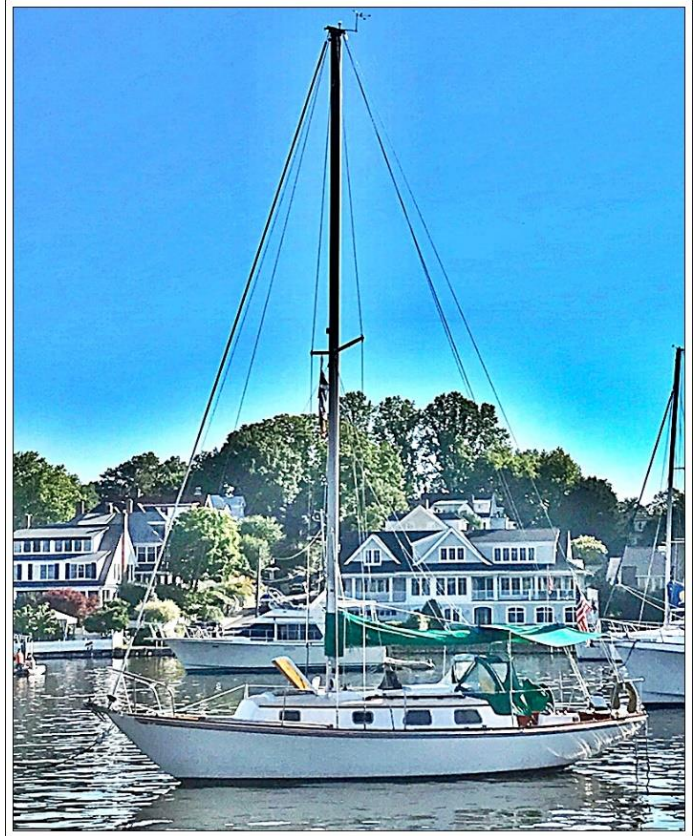

32

32 ft Bristol For Sale

SPECIFICATIONS

Hull Type: Full Keel

Rigging Type: Masthead Sloop

LOA: 32.00 ft

LWL: 22.00 ft

Beam: 9.50 ft

S.A. (reported): 466.00 ft²

Draft (max): 4.67 ft

Displacement: 10,800 lb

Ballast: 3,900 lb

Fuel: 25 gals

Builder: Bristol Yachts Inc. (USA)

Designer: Ted Hood / Dieter Empacher

Auxiliary Power

Additional Information

This boat has been lavishly and meticulously maintained by the owner for over 30 years.

For full details and to discuss further, please call
(301) 460-3070

Boat Location: Annapolis, Maryland