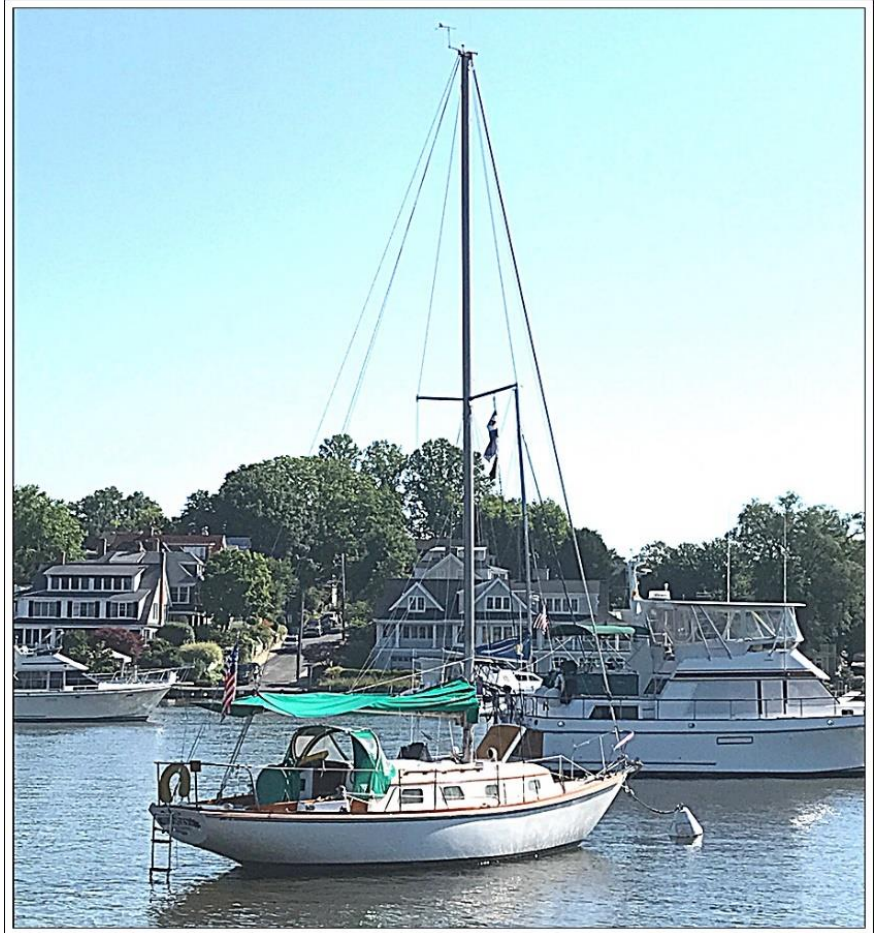

.Contact Information

Joel Gross

Internet

chanteyjoel@gmail.com

Additional Information

This boat has been lavishly and meticulously maintained by the owner for over 30 years.

For full details and to discuss further, please call
(301) 460-3070

Boat Location: Annapolis, Maryland

For Slideshow, Video and 360 Virtual Tour, click: [PICTURES](#)